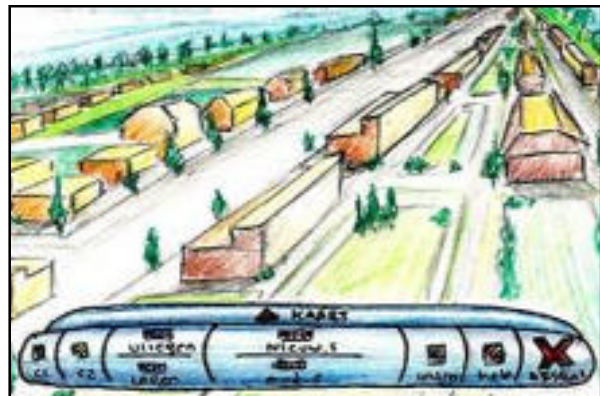

Partners:
Tweensense and
Wonen-Zuid Local
Authority - Holland

In a Nutshell:

Detail includes renovation and new building locations; parks and playground locations; the timescale for each phase of development is also shown. Building detail is only shown for one district - the remainder will be detailed over time as more architectural information becomes available.

Moving Around:

The 3D "Plan Communicator" world begins with an introductory trip (fly-through) over the 15 districts. The user can then use a navigation bar to choose between flying over, or walking around both the existing and proposed architectural solution. Navigation help is also available from the same menu. The user can click on the overview map to move to any desired location amongst the fifteen districts.